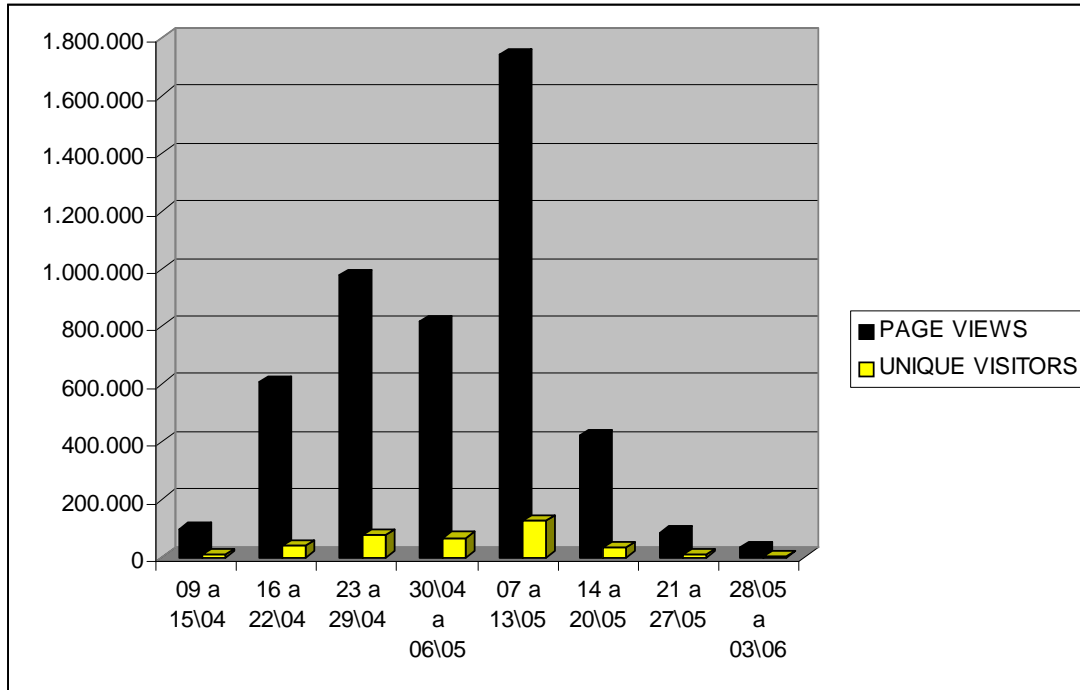

# Resultados Site

SEMANA	PAGE VIEWS	UNIQUE VISITORS
09 a 15\04	98.337	9.266
16 a 22\04	606.256	39.112
<del>23 a 29\04</del>	<del>975.121</del>	<del>77.704</del>
30\04 a 06\05	818.378	66.454
07 a 13\05	1.742.323	125.274
<del>14 a 20\05</del>	<del>423.728</del>	<del>34.435</del>
21 a 27\05	85.500	8.779
28\05 a 03\06	33.143	3.615

New vs. Return Visits		
Visitor Type	Visits	%
1. Visitors Not Accepting Cookies	270,539	92.43%
2. Returning Visitors	21,880	7.48%
3. New Visitors	278	0.09%
<b>Total</b>	<b>292,697</b>	<b>100.00%</b>